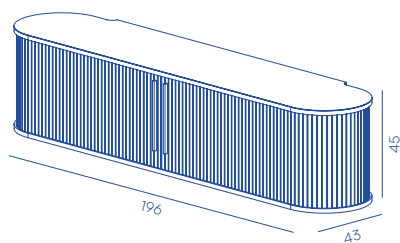

# Saracena

DESIGN BY R&D DE CASTELLI

Suspended wall-mounted console with sliding doors. Top and fronts clad in metal, back and bottom sides excluded.

Consolle sospesa a parete con ante scorrevoli. Top e ante rivestiti in metallo, retro e parte inferiore escluse.

Saracena

Closed / Chiuso

Open / Aperta

Tools for a correct assembly: Meter; Bubble level; Screwdriver

Strumenti per un corretto montaggio: Metro; Livella a bolla; Cacciavite

Remove the bracket from the console (fig. 1). Secure the bracket to the wall using the most appropriate anchoring system for the wall type (fig. 2), ensuring it is properly aligned using a level. Hook the cabinet onto the bracket (fig. 3). De Castelli declines all responsibilities for any damage or malfunction resulting from the incorrect choice of wall-fixing method.