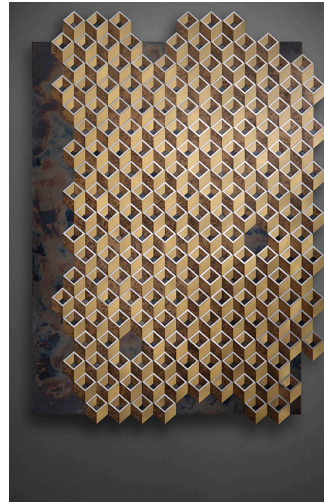

Tracing Venice
curated by Zanellato/Bortotto
and De Castelli

Metal mosaic tableau
Material: Copper and aluminium
Dimensions: 150 H x 100 W x 8
D cm

Tracing Venice
curated by Zanellato/Bortotto
and De Castelli

Metal mosaic tableau
Material: Brass and stainless steel
Dimensions: 150 H x 100 W x 8
D cm

Tracing Venice
curated by Zanellato/Bortotto
and De Castelli

Metal mosaic tableau
Material: Copper and stainless
steel
Dimensions: 150 H x 100 W x 8
D cm

Tracing Venice
curated by Zanellato/Bortotto
and De Castelli

Metal mosaic tableau
Material: Brass, copper and stain-
less steel
Dimensions: 150 Dx 8 D cm

Tracing Venice
curated by Zanellato/Bortotto
and De Castelli

Metal mosaic tableau
Material: Copper
Dimensions: 150 H x 100 W x 8
D cm

Tracing Venice
curated by Zanellato/Bortotto
and De Castelli

Metal mosaic tableau
Material: Brass, copper and stain-
less steel
Dimensions: 150 H x 100 W x 8
D cm