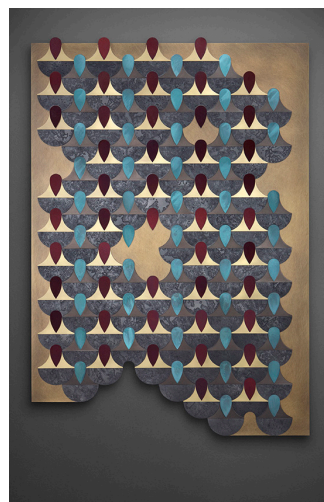

Tracing Venice
curated by Zanellato/Bortotto
and De Castelli

Metal mosaic tableau
Material: Copper and aluminium
Dimensions: 150 H x 100 W x 8
D cm

Tracing Venice
curated by Zanellato/Bortotto
and De Castelli

Metal mosaic tableau
Material: Brass and stainless steel
Dimensions: 150 H x 100 W x 8
D cm

Tracing Venice
curated by Zanellato/Bortotto
and De Castelli

Metal mosaic tableau
Material: Copper and stainless
steel
Dimensions: 150 H x 100 W x 8
D cm

Tracing Venice
curated by Zanellato/Bortotto
and De Castelli

Metal mosaic tableau
Material: Brass, copper and stain-
less steel
Dimensions: 150 Dx 8 D cm

Tracing Venice
curated by Zanellato/Bortotto
and De Castelli

Metal mosaic tableau
Material: Copper
Dimensions: 150 H x 100 W x 8
D cm

Tracing Venice
curated by Zanellato/Bortotto
and De Castelli

Metal mosaic tableau
Material: Brass, copper and stain-
less steel
Dimensions: 150 H x 100 W x 8
D cm