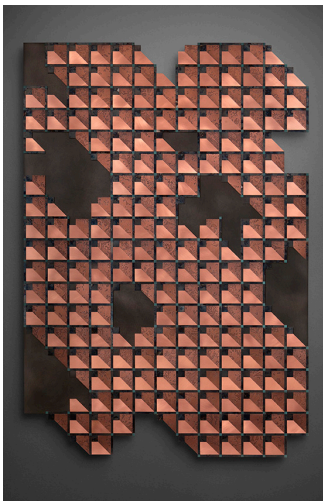

Tracing Venice
curated by Zanellato/Bortotto
and De Castelli

Metal mosaic tableau
Material: Copper and aluminium
Dimensions: 150 H x 100 W x 8
D cm

Tracing Venice
curated by Zanellato/Bortotto
and De Castelli

Metal mosaic tableau
Material: Brass and stainless steel
Dimensions: 150 H x 100 W x 8
D cm

Tracing Venice
curated by Zanellato/Bortotto
and De Castelli

Metal mosaic tableau
Material: Copper and stainless
steel
Dimensions: 150 H x 100 W x 8
D cm

Tracing Venice
curated by Zanellato/Bortotto
and De Castelli

Metal mosaic tableau
Material: Brass, copper and stain-
less steel
Dimensions: 150 Dx 8 D cm

Tracing Venice
curated by Zanellato/Bortotto
and De Castelli

Metal mosaic tableau
Material: Copper
Dimensions: 150 H x 100 W x 8
D cm

Tracing Venice
curated by Zanellato/Bortotto
and De Castelli

Metal mosaic tableau
Material: Brass, copper and stain-
less steel
Dimensions: 150 H x 100 W x 8
D cm