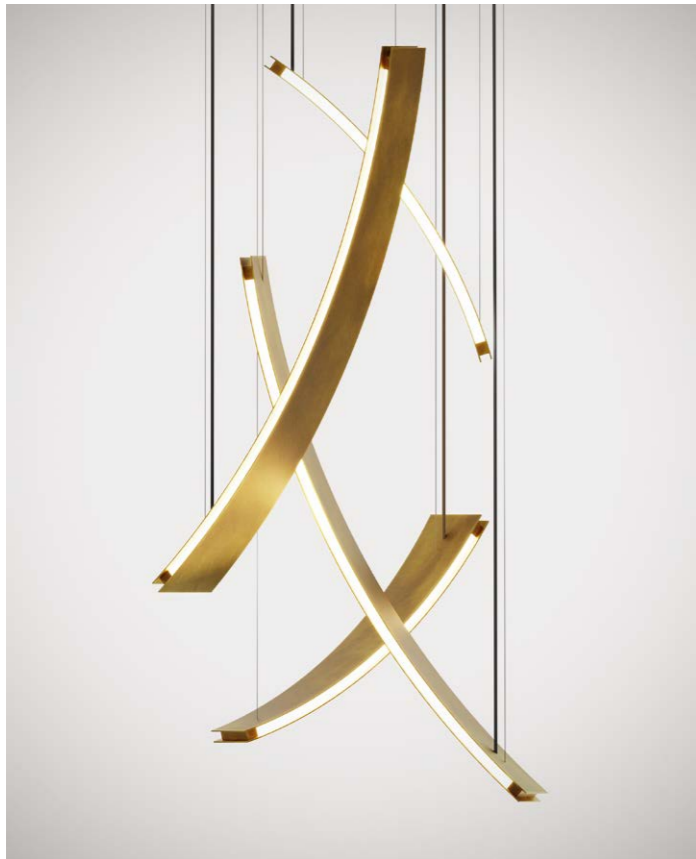

DESIGN BY ADELE MARTELLI

Foliage is an ode to the eternal beauty of the passage of time and of the cycle of life as it is transformed and renewed: curves which flutter delicately in the sky as they are carried upon the wind, and which, in their dance, are suspended in almost ethereal purity.