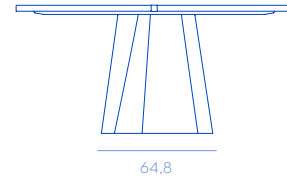

Vela Table

DESIGN BY R&D DE CASTELLI

Sculptural table characterized by an oval top made of Venetian-style terrace white marble with brass inserts and a waves shaped base entirely made of brass.

Tavolo scultura caratterizzato da un top ovale in seminato veneziano di marmo bianco con inserti in ottone e una base ondulata interamente realizzata in ottone.

Vela
DC669
275 kg