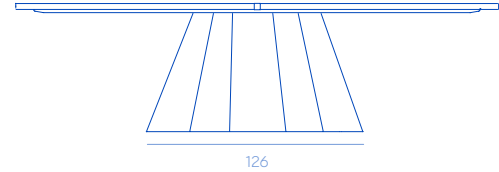

Vela Table

DESIGN BY R&D DE CASTELLI

Sculptural table characterized by an oval top made of Venetian-style terrace white marble with brass inserts and a waves shaped base entirely made of brass.

Tavolo scultura caratterizzato da un top ovale in seminato veneziano di marmo bianco con inserti in ottone e una base ondulata interamente realizzata in ottone.

Vela
DC669
275 kg

METAL FINISHES

G3

PRODUCT SPECIFICATION

Assembly	Shipped disassembled
Usage	Indoor use
Details	– Sculptural table with handmade top in Venetian-style terrace with brass inserts

SPECIFICHE PRODOTTO

Assemblaggio	Spedito smontato
Utilizzo	Uso interno
Dettagli	– Tavolo scultoreo con il top in seminato veneziano con inserti in ottone

ON REQUEST

Finishes	The product is available only in the finishes listed
Dimensions	– The product can also be custom made in sizes on request up to a maximum of 3 m in length and 1.40 m in width, subject to confirmation of feasibility by De Castelli – For custom made products please specify the dimensions, material and finishing – Price is on request

SU RICHIESTA

Finiture	The product is available only in the finishes listed
Dimensioni	– Il prodotto può essere realizzato anche in dimensioni su richiesta, previa conferma fattibilità da parte di De Castelli – In fase di richiesta specificare le dimensioni, il materiale e la finitura – Il prezzo è a preventivo