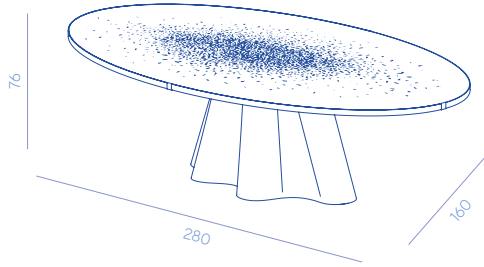

Vela Table

DESIGN BY R&D DE CASTELLI

Sculptural table characterized by an oval top made of Venetian-style terrace white marble with brass inserts and a waves shaped base entirely made of brass.

Tavolo scultura caratterizzato da un top ovale in seminato veneziano di marmo bianco con inserti in ottone e una base ondulata interamente realizzata in ottone.

Vela
DC669
275 kg

METAL FINISHES

G3

PRODUCT SPECIFICATION

Assembly	Shipped disassembled
Usage	Indoor use
Details	– Sculptural table with handmade top in Venetian-style terrace with brass inserts

SPECIFICHE PRODOTTO

Assemblaggio	Spedito smontato
Utilizzo	Uso interno
Dettagli	– Tavolo scultoreo con il top in seminato veneziano con inserti in ottone

ON REQUEST

Finishes	The product is available only in the finishes listed
Dimensions	– The product can also be custom made in sizes on request up to a maximum of 3 m in length and 1.40 m in width, subject to confirmation of feasibility by De Castelli – For custom made products please specify the dimensions, material and finishing – Price is on request

SU RICHIESTA

Finiture	The product is available only in the finishes listed
Dimensioni	– Il prodotto può essere realizzato anche in dimensioni su richiesta, previa conferma fattibilità da parte di De Castelli – In fase di richiesta specificare le dimensioni, il materiale e la finitura – Il prezzo è a preventivo