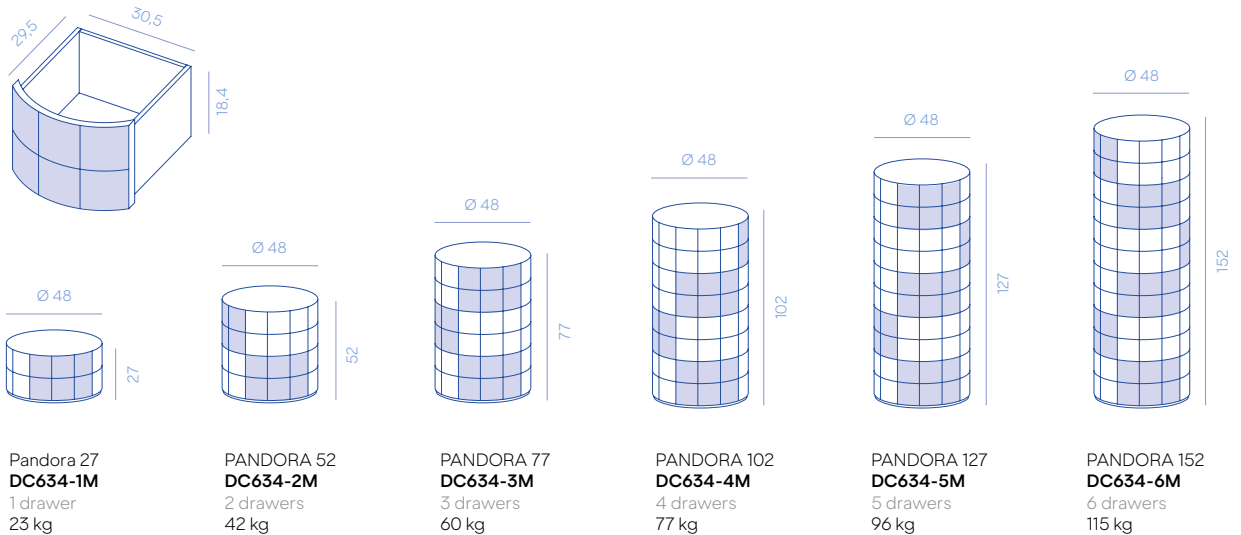

Pandora 27
DC634-1M
1 drawer
23 kg

PANDORA 52
DC634-2M
2 drawers
42 kg

PANDORA 77
DC634-3M
3 drawers
60 kg

PANDORA 102
DC634-4M
4 drawers
77 kg

PANDORA 127
DC634-5M
5 drawers
96 kg

PANDORA 152
DC634-6M
6 drawers
115 kg