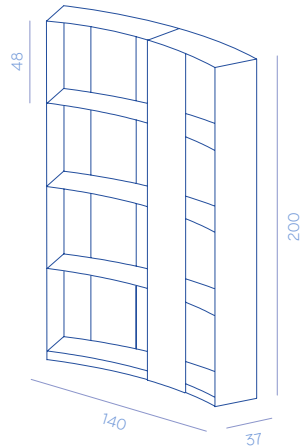

Libreria self-standing interamente realizzata in acciaio inox e caratterizzata da una fascia decorativa disponibile in acciaio inox, ottone o rame in finitura DeLabré striato.

Nami  
DC489  
200 kg

Compositions / Composizioni

## PRODUCT SPECIFICATION

Structure	Striped DeLabré stainless steel E6
Assembly	Shipped assembled
Usage	Indoor use
Details	<ul style="list-style-type: none"><li>- C-shape self standing bookcase entirely made of metal</li><li>- The structure is always is striped DeLabré stainless steel E6 and can't be changed</li></ul>