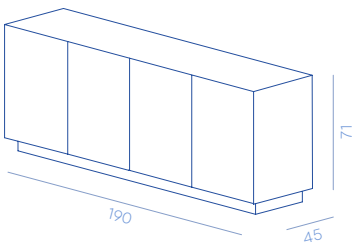

Internal measurements / Misure interne

Marea Sideboard 190

DC606

4 doors

93 kg

Internal measurements / Misure interne

Marea Sideboard 238

DC604

5 doors

115 kg

Marea Sideboard 285

DC617

6 doors

140 kg