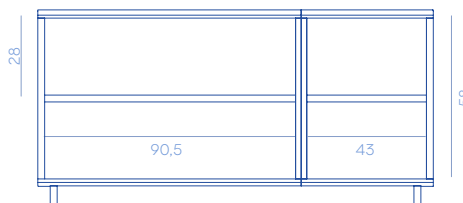

Marea Sideboard 96

DC611

2 doors

50 kg

Marea Sideboard 143

DC603

3 doors

70 kg

Internal measurements / Misure interne

Marea Sideboard 190

DC606

4 doors

93 kg

Internal measurements / Misure interne

Marea Sideboard 238

DC604