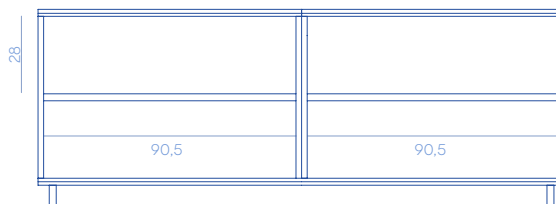

Internal measurements / Misure interne

Marea Sideboard 190

DC606

4 doors

93 kg

Internal measurements / Misure interne

Marea Sideboard 238

DC604