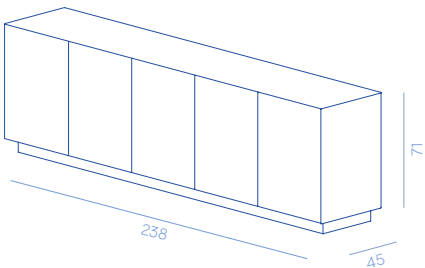

Internal measurements / Misure interne

Marea Sideboard 190

DC606

4 doors

93 kg

Internal measurements / Misure interne

Marea Sideboard 238

DC604

5 doors

115 kg

Marea Sideboard 285

DC617

6 doors

140 kg