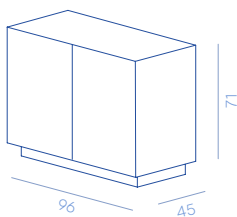

Marea Sideboard 96

DC611

2 doors

50 kg