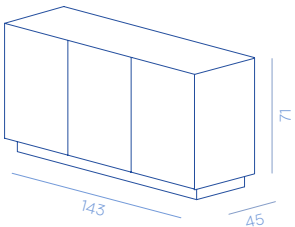

Marea Sideboard 96

DC611

2 doors

50 kg

Marea Sideboard 143

DC603

3 doors

70 kg

Internal measurements / Misure interne

Marea Sideboard 190

DC606

4 doors

93 kg

Internal measurements / Misure interne

Marea Sideboard 238

DC604