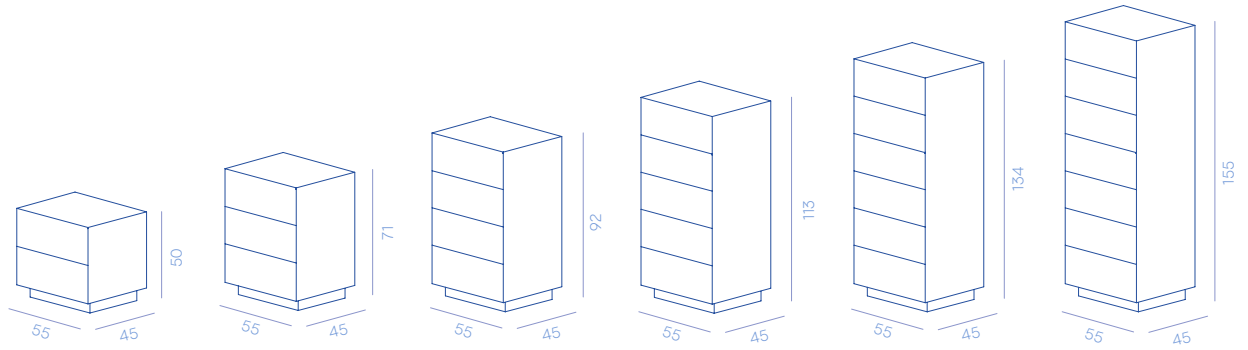

# Marea Chest of drawers

DESIGN BY ZANELLATO/BORTOTTO

Chest of drawers with push and pull opening with full-extension Movento slides by Blum, clad in metal on all sides.

Cassettiera con apertura push and pull con guide ad estrazione totale Movento di Blum, rivestita in metallo su tutti i lati.

Marea Drawers 50  
**DC614**  
2 drawers  
26 kg

Marea Drawers 71  
**DC613**  
3 drawers  
36 kg

Marea Drawers 92  
**DC616**  
4 drawers  
46 kg

Marea Drawers 113  
**DC607**  
5 drawers  
63 kg

Marea Drawers 134  
**DC615**  
6 drawers  
76 kg