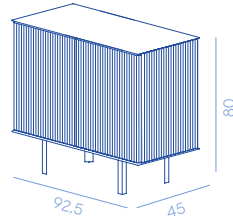

Elizabeth sideboard 92
DC716
 2 doors
 90 kg

Elizabeth sideboard 273
DC718
 6 doors
 270 kg

Elizabeth sideboard 183
DC717
 4 doors
 180 kg

Internal measurements / Misure interne

METAL FINISHES

D2

M14

M13

PRODUCT SPECIFICATION

Structure	Matt lacquered RAL 7013 wood
Assembly	Shipped assembled
Usage	Indoor use
Details	<ul style="list-style-type: none"> - Clad in pleated metal on all sides - Push and pull opening doors - Movable shelves