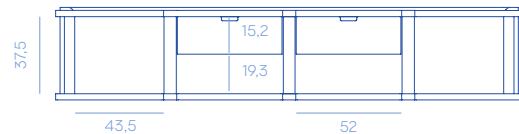

Mobile consolle free-standing con struttura il legno rivestito in tubolari in metallo di diverso diametro a 2 cassetti e 2 ante laterali. I cassetti centrali prevedono ciascuno un cassetto interno.

Canneto floor Console 118
DC688T
65 kg

Closed / Chiuso

Internal measurements / Misure interne

Canneto floor Console 234
DC673T
130 kg

Open / Aperto

Internal measurements / Misure interne

METAL FINISHES

M11

M9

M10

PRODUCT SPECIFICATION

Structure	Canaletto walnut wood 
Assembly	Shipped assembled
Usage	Indoor use
Details DC688T DC673T	<ul style="list-style-type: none"> - Clad in metal on all sides - Two side doors opening - Two side doors opening and two central drawers with a inner drawer each - Pull opening with full-extension Blumotion Movento slides by Blum drawers