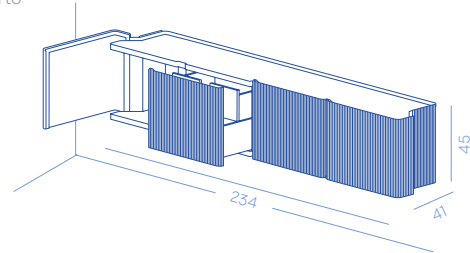

Mobile consolle sospesa a parete con struttura il legno rivestito in tubolari in metallo di diverso diametro a 2 cassetti e 2 ante laterali. I cassetti centrali prevedono ciascuno un cassetto interno.

Canneto wall mounted Console 118
DC688
65 kg

Closed / Chiuso

Internal measurements / Misure interne

Canneto wall mounted Console 234
DC673
130 kg

Open / Aperto

Internal measurements / Misure interne

METAL FINISHES

M11

M9

M10

PRODUCT SPECIFICATION

Structure	Canaletto walnut wood 
Assembly	Shipped assembled
Usage	Usso interno
Details	<ul style="list-style-type: none"> - Clad in metal on all sides, back excluded - Load-bearing wall or reinforced plasterboard is required - Wall fixing system included, fixing screws excluded - Two doors opening - Two side doors opening and two central drawers with a inner drawer each - Pull opening with full-extension Blumotion Movento slides by Blum
DC688 DC673	