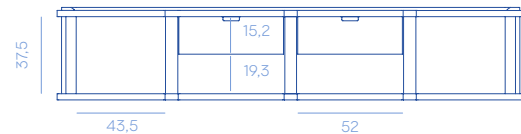

Canneto wall mounted Console 118
DC688
65 kg

Closed / Chiuso

Internal measurements / Misure interne

Canneto wall mounted Console 234
DC673
130 kg

Open / Aperto

Internal measurements / Misure interne

METAL FINISHES