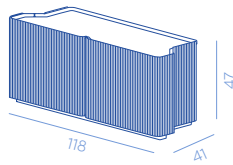

Canneto floor Console

DESIGN BY ADRIANO DESIGN

Free-standing console with wooden structure clad with metal tubes of different diameters with 2 drawers and 2 side doors. The central drawers are equipped with an inner drawer each.

Mobile consolle free-standing con struttura il legno rivestito in tubolari in metallo di diverso diametro a 2 cassetti e 2 ante laterali. I cassetti centrali prevedono ciascuno un cassetto interno.

Canneto floor Console 118
DC688T
65 kg

Closed / Chiuso

Internal measurements / Misure interne

Canneto floor Console 234
DC673T
130 kg

Open / Aperto

Internal measurements / Misure interne

METAL FINISHES

M11

M9

M10

PRODUCT SPECIFICATION

Structure	Canaletto walnut wood 
Assembly	Shipped assembled
Usage	Indoor use
Details DC688T DC673T	<ul style="list-style-type: none"> - Clad in metal on all sides - Two side doors opening - Two side doors opening and two central drawers with a inner drawer each - Pull opening with full-extension Blumotion Movento slides by Blum drawers