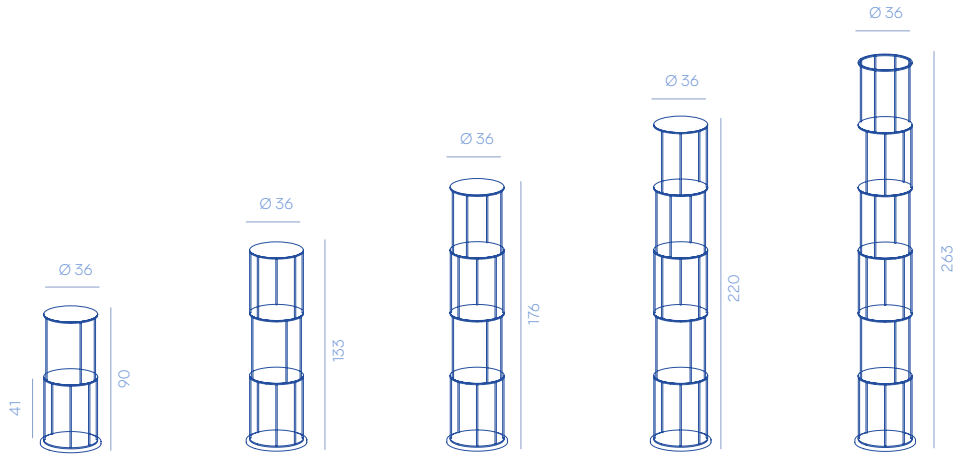

Diameter 28 cm / Diametro 28 cm

Babele 28 3 shelves
DC635-3M
21 kg

Babele 28 4 shelves
DC635-4M
23 kg

Babele 28 5 shelves
DC635-5M
26 kg

Babele 28 6 shelves
DC635-6M
27,5 kg

Babele 28 7 shelves
DC635-7M
29,5 kg

Babele 28 8 shelves
DC635-8M
31 kg

Diameter 36 cm / Diametro 36 cm

Babele 36 2 shelves
DC636-2M
29,5 kg

Babele 36 3 shelves
DC636-3M
32 kg

Babele 36 4 shelves
DC636-4M
35 kg

Babele 36 5 shelves
DC636-5M
37,5 kg